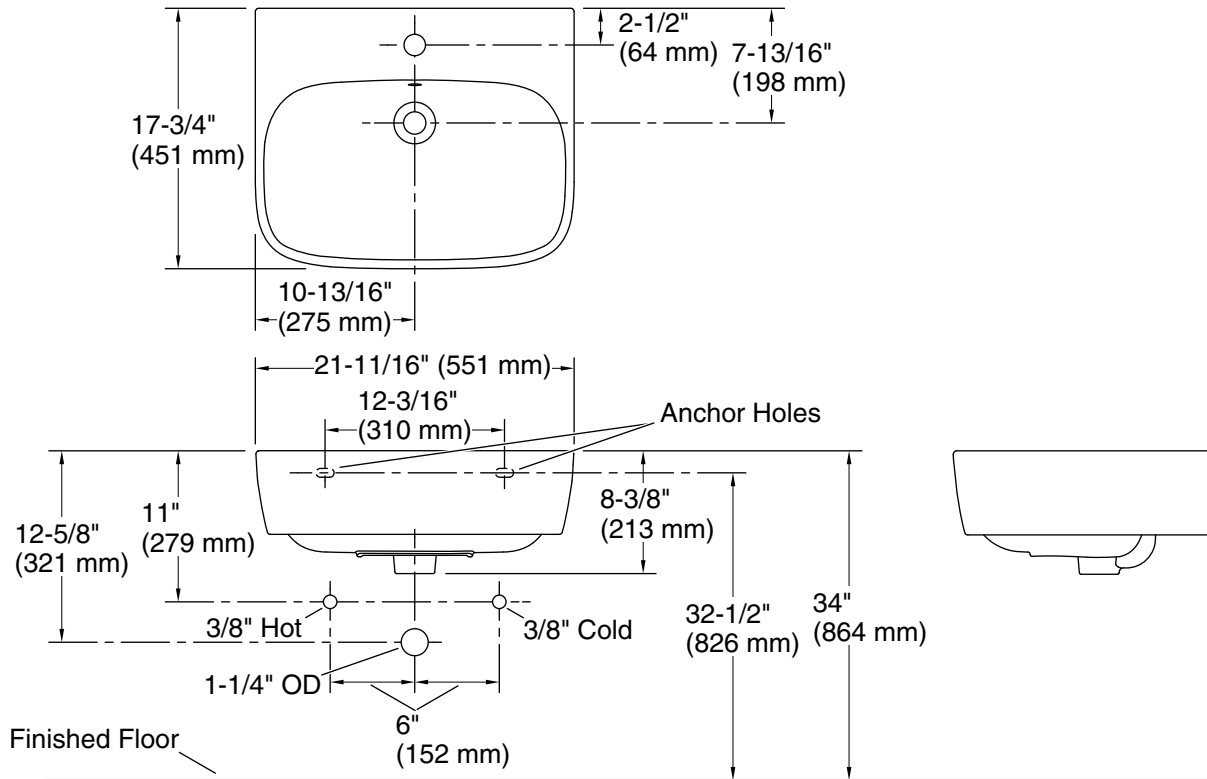

ModernLife™
wall-mount bathroom sink
K-77767-1

Features

- Rectangular basin.
- With overflow.
- Single center-mount faucet hole.
- Coordinates with other products in the ModernLife collection.

Material

- Vitreous china.

Available Colors/Finishes

Color tiles intended for reference only.

Color Code Description

	0	White
---	---	-------

Technical Information

All product dimensions are nominal.

Installation: Wall-mount
 Number of deck holes: 1
 Drain hole: 1-3/4" (44 mm)